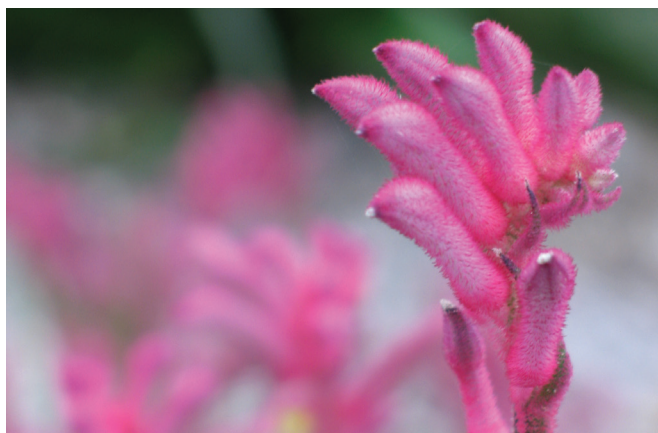

BUSH GEMS®

— Kangaroo Paw —

ANIGOZANTHOS BUSH PEARL

Anigozanthos Bush Gems are a spectacular, versatile range of water-saving, easy care plants. These varieties offer spectacular colour, profuse flowering and a range of heights and exceptional quality. As a potted feature plant or en-masse in the garden, Bush Gems add interest to all garden styles.

Bush Pearl is the worlds favourite Kangaroo Paw! Featuring masses of distinctive, bright pink flowers on a naturally compact and bushy plant, there's no wonder why it's the favorite. A relatively tough kangaroo paw, Bush Pearl is suitable as a feature plant or in a container or planted en masse.

HIGHLIGHTS:

- Superior quality
- Drought hardy once established
- Low maintenance
- Spectacular colour range
- Long flowering
- Have a 2 week vase life as a cut flower

Species	<i>Anigozanthos hybrid</i>
Common name	Kangaroo Paw
Produced from	Tissue culture
Tray size	Available from Ball Australia & Carawah Nursery
Label code	51-4738
Height/Width	50cm / 45cm
Habit	Naturally compact and bushy
Growing pH	pH 6.0 - 6.5
Finishing Times	In 140mm, 12-16 weeks
Pests & Diseases	Snails and slugs are most common. Kangaroo paw can be affected by rust or ink spot disease. Remove any badly affected leaves
Position	Full sun