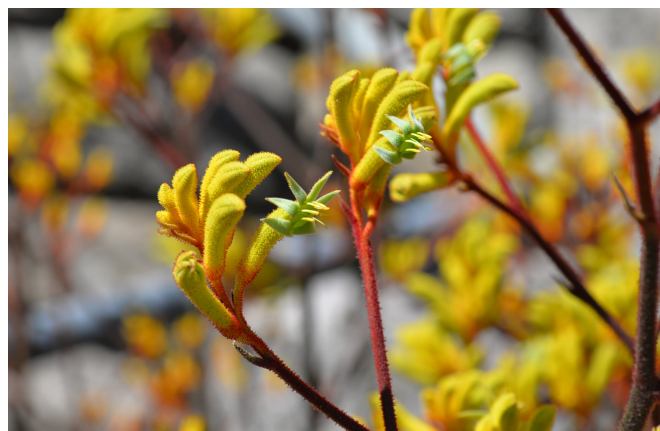

GardeningWithAngus

ANIGOZANTHOS LANDSCAPE GOLD

The Ramm Botanicals x Angus Stewart 'Tall and Tough' Anigozanthos are a spectacular, versatile range of water-saving, easy care kangaroo paw. These Landscape paws are long lived, have considerably less leaf blackening and can withstand humid conditions.

Landscape Gold is an impressive landscape plant that produces a profusion of golden yellow flowers on tall, multiple branched red stems. This variety is neat, clean and tough with strong upright foliage. Landscape Gold is a long-lived perennial that boasts high disease tolerance and plenty of eye appeal in the landscape.

HIGHLIGHTS:

- Superior quality
- Drought hardy once established
- Low maintenance
- Spectacular colour range
- Long flowering
- Have a 2 week vase life as a cut flower

| | |
|-----------------------------|--|
| Species | <i>Anigozanthos hybrid</i> |
| Common name | Kangaroo Paw |
| Produced from | Tissue culture |
| Tray size | Available from Ball Australia & Carawah Nursery |
| Label code | 51-4648 |
| Height/Width | 1.6m / 1.5m |
| Habit | Neat, naturally branching habit |
| Growing pH | pH 6.0 - 6.5 |
| Finishing Times | In 140mm, 12-16 weeks |
| Pests & Diseases | Snails and slugs are most common. Kangaroo paw can be affected by rust or ink spot disease. Remove any badly affected leaves |
| Position | Full sun |