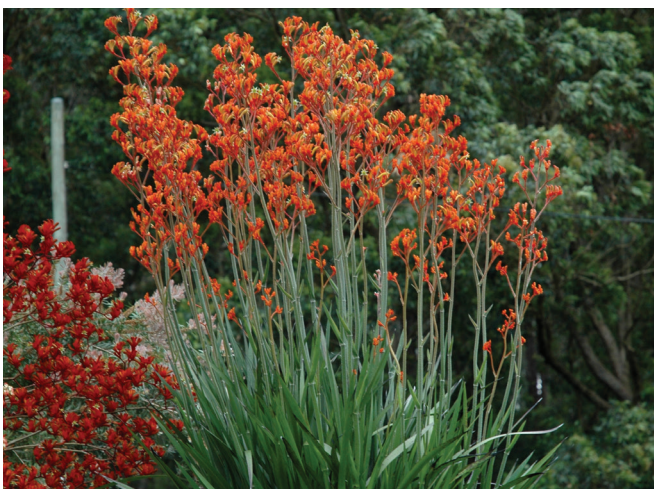

ANIGOZANTHOS LANDSCAPE TANGERINE

The Ramm Botanicals x Angus Stewart 'Tall and Tough' Anigozanthos are a spectacular, versatile range of water-saving, easy care kangaroo paw. These Landscape paws are long lived, have considerably less leaf blackening and can withstand humid conditions.

The first orange landscape kangaroo paw to be bred in 20 years, Landscape Tangerine is revolutionary variety. This variety combines strong, highly branched flower stems, upright foliage, high disease tolerance and vivid flower colour on a tall, landscape paw. Flowering throughout spring and autumn, Landscape Tangerine will put on an irradiating display.

HIGHLIGHTS:

- Superior quality
- Drought hardy once established
- Low maintenance
- Spectacular colour range
- Long flowering
- Have a 2 week vase life as a cut flower

Species	<i>Anigozanthos hybrid</i>
Common name	Kangaroo Paw
Produced from	Tissue culture
Tray size	Available from Ball Australia & Carawah Nursery
Label code	51-4646
Height/Width	1.6m / 1.5m
Habit	Neat, naturally branching habit
Growing pH	pH 6.0 - 6.5
Finishing Times	In 140mm, 12-16 weeks
Pests & Diseases	Snails and slugs are most common. Kangaroo paw can be affected by rust or ink spot disease. Remove any badly affected leaves
Position	Full sun