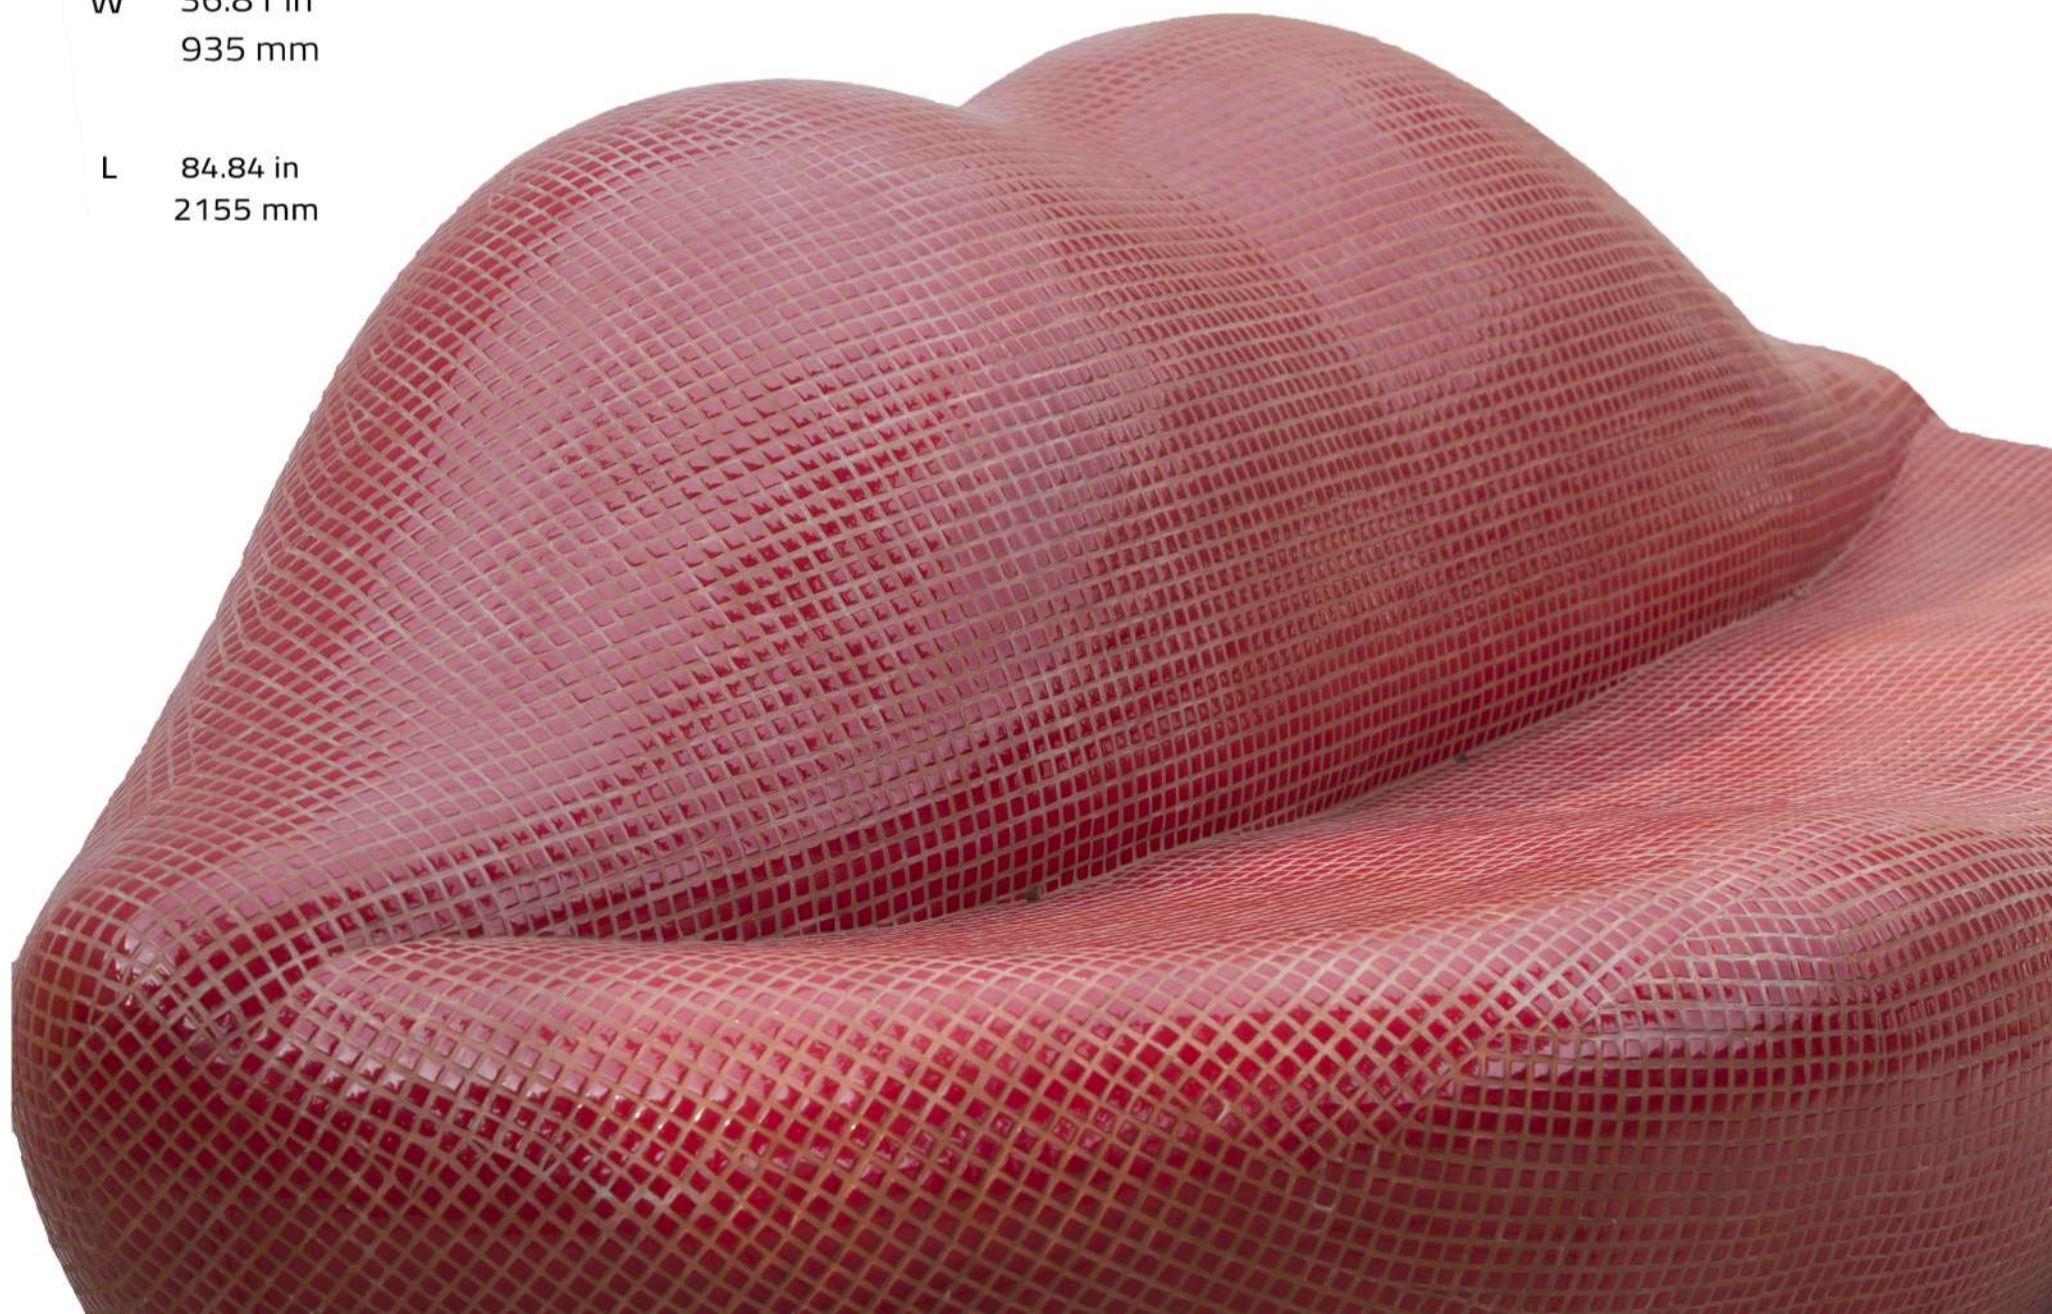

MARILYN BENCH

RED MOSAIC TILES
DS 2058

H 36.81 in
935 mm

Wt 265 kg
584 lbs

W 36.81 in
935 mm

CBM 2.17

L 84.84 in
2155 mm

NEW COLOR: SHINY GOLD