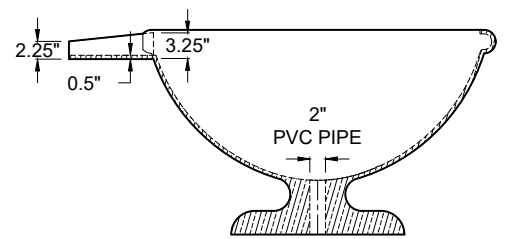

TOP VIEW

FRONT VIEW

SECTION A

SIDE VIEW

G.L.M. DESIGN

OWNER:

**PIETRO**  
**STONEWARE**  
 BROOKVIEW INC.  
 BASAK TANGKE  
 LAPU LAPU  
 CEBU CITY

DRAWN BY: