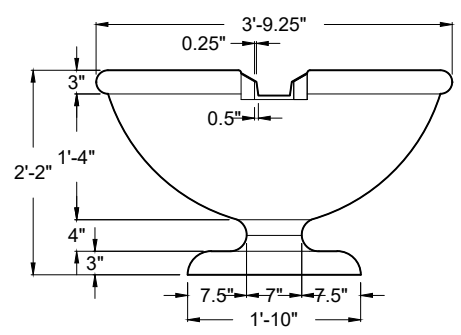

TOP VIEW

FRONT VIEW

SECTION A

SIDE VIEW

G.L.M. DESIGN

OWNER:

**PIETRO**  
**STONEWARE**  
 BROOKVIEW INC.  
 BASAK TANGKE  
 LAPU LAPU  
 CEBU CITY

DRAWN BY: