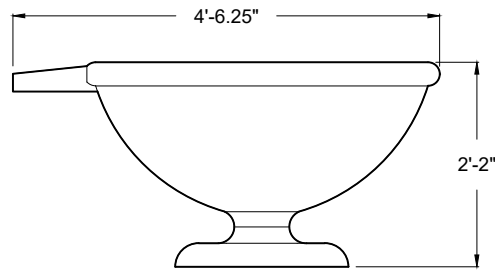

TOP VIEW

FRONT VIEW

SECTION A

SIDE VIEW

G.L.M. DESIGN

OWNER:

**PIETRO**  
**STONEWARE**  
 BROOKVIEW INC.  
 BASAK TANGKE  
 LAPU LAPU  
 CEBU CITY

DRAWN BY: