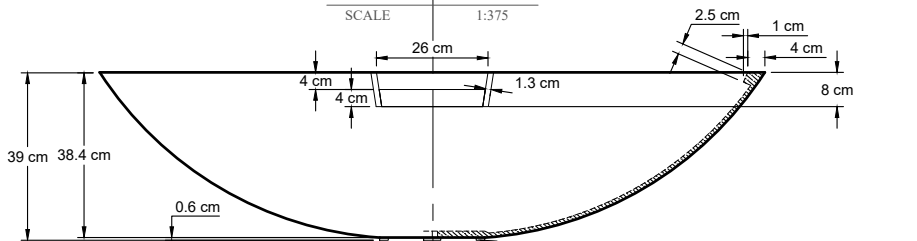

PROJECT TITLE:

WOK WITH
SPILLWAY
LARGE

SHEET #: VERSION NO.:

1
1

1

DATE: 2023AUG27

TOP VIEW

SCALE 1:375

FRONT VIEW

SCALE 1:375

FOOTING DETAILS

SCALE 1:120

SIDE VIEW

SCALE 1:375