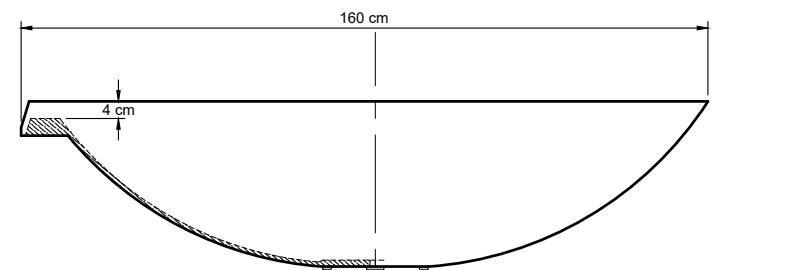

PROJECT TITLE:

WOK WITH
SPILLWAY
LARGE

SHEET #: VERSION NO.:

1
1

1

DATE: 2023AUG27

TOP VIEW

SCALE 1:375

FRONT VIEW

SCALE 1:375

FOOTING DETAILS

SCALE 1:120

SIDE VIEW

SCALE 1:375