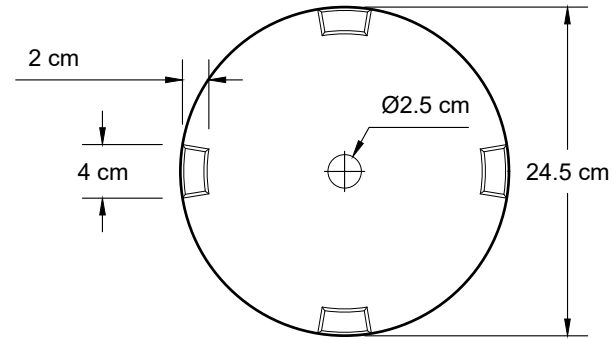

PROJECT TITLE:

WOK WITH
SPILLWAY
LARGE

SHEET #: VERSION NO.:

1
1

1

DATE: 2023AUG27

TOP VIEW

SCALE 1:375

FRONT VIEW

SCALE 1:375

FOOTING DETAILS

SCALE 1:120

SIDE VIEW

SCALE 1:375