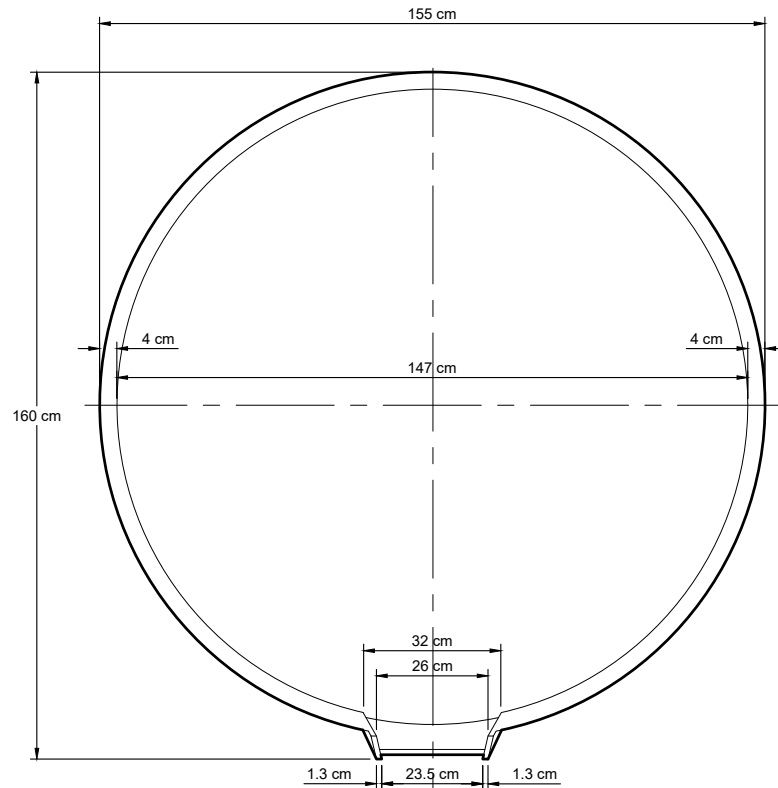

PROJECT TITLE:

WOK WITH
SPILLWAY
LARGE

SHEET #: VERSION NO.:

1
1

1

DATE: 2023AUG27

TOP VIEW

SCALE 1:375

FRONT VIEW

SCALE 1:375

FOOTING DETAILS

SCALE 1:120

SIDE VIEW

SCALE 1:375