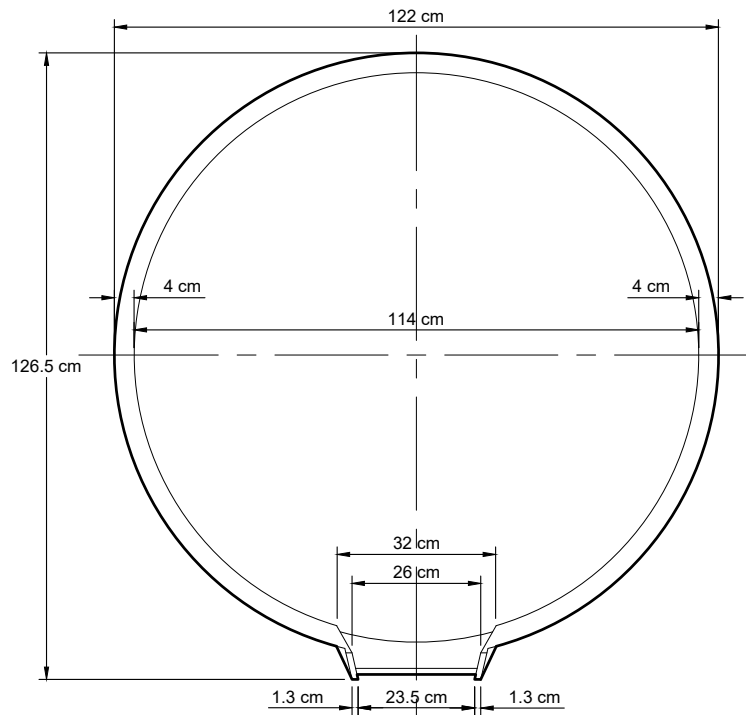

PROJECT TITLE:

WOK WITH
SPILLWAY
MEDIUM

SHEET #:	VERSION NO.:
----------	--------------

1
1

1

DATE: 2023AUG27

TOP VIEW

SCALE 1:325

FRONT VIEW

SCALE 1:325

FOOTING DETAILS

SCALE 1:120

SIDE VIEW

SCALE 1:325