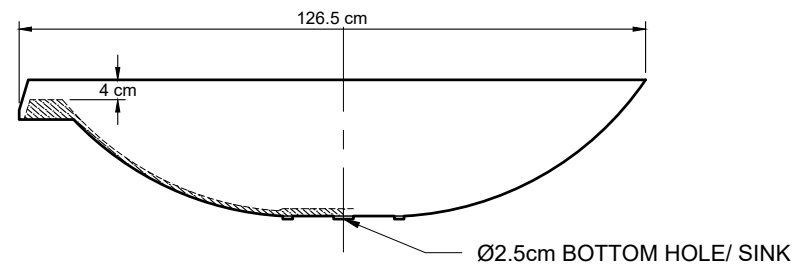

PROJECT TITLE:

WOK WITH
SPILLWAY
MEDIUM

SHEET #:	VERSION NO.:
----------	--------------

1
1

1

DATE: 2023AUG27

TOP VIEW

SCALE 1:325

FRONT VIEW

SCALE 1:325

FOOTING DETAILS

SCALE 1:120

SIDE VIEW

SCALE 1:325