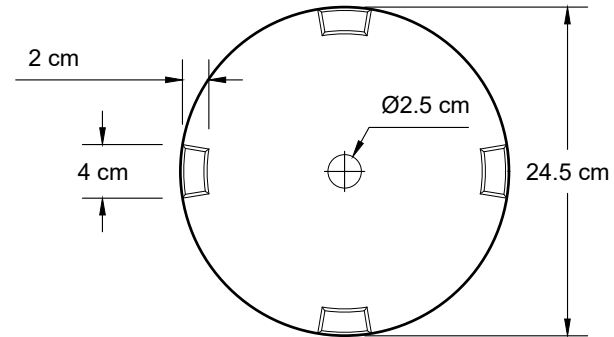

PROJECT TITLE:

WOK WITH
SPILLWAY
MEDIUM

SHEET #:	VERSION NO.:
----------	--------------

1
1

1

DATE: 2023AUG27

TOP VIEW

SCALE 1:325

FRONT VIEW

SCALE 1:325

FOOTING DETAILS

SCALE 1:120

SIDE VIEW

SCALE 1:325