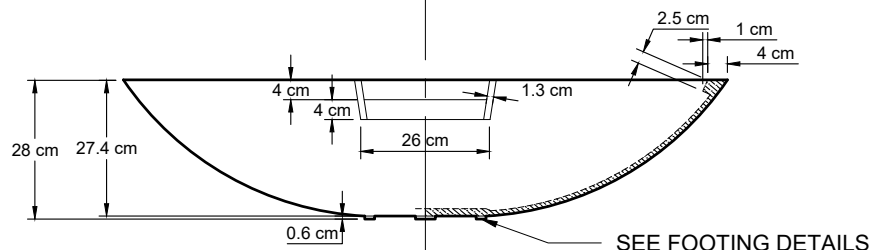

PROJECT TITLE:

WOK WITH
SPILLWAY
MEDIUM

SHEET #:	VERSION NO.:
----------	--------------

1
1

1

DATE: 2023AUG27

TOP VIEW

SCALE 1:325

FRONT VIEW

SCALE 1:325

FOOTING DETAILS

SCALE 1:120

SIDE VIEW

SCALE 1:325